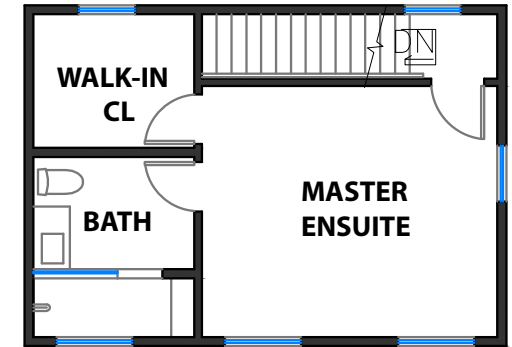

2433 BROWNING STREET

BERKELEY, CALIFORNIA

**DETACHED
COTTAGE**

**MAIN
LEVEL**

**UPPER
LEVEL**

PROPERTY SQF INFORMATION

LIVING SPACE

- * Upper Level 419
- * Main Level 1323
- * Detached Cottage 540

APPROXIMATE TOTAL LIVING SPACE

Square Footage: 2282 Sq Ft*