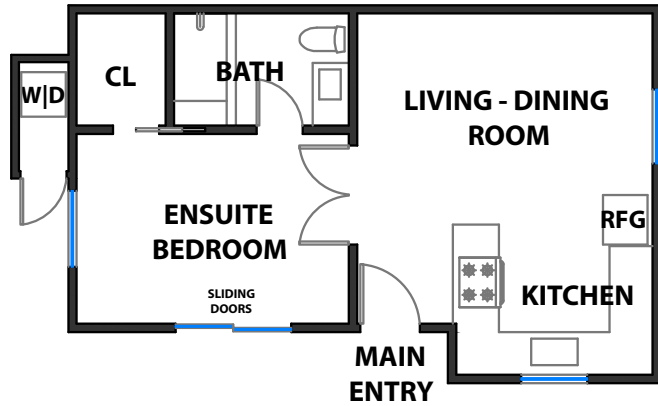

2433 BROWNING STREET

BERKELEY, CALIFORNIA

**DETACHED
COTTAGE**

**MAIN
LEVEL**

**UPPER
LEVEL**

PROPERTY SQF INFORMATION

LIVING SPACE

- * Upper Level 419
- * Main Level 1323
- * Detached Cottage 540

APPROXIMATE TOTAL LIVING SPACE

Square Footage: 2282 Sq Ft*