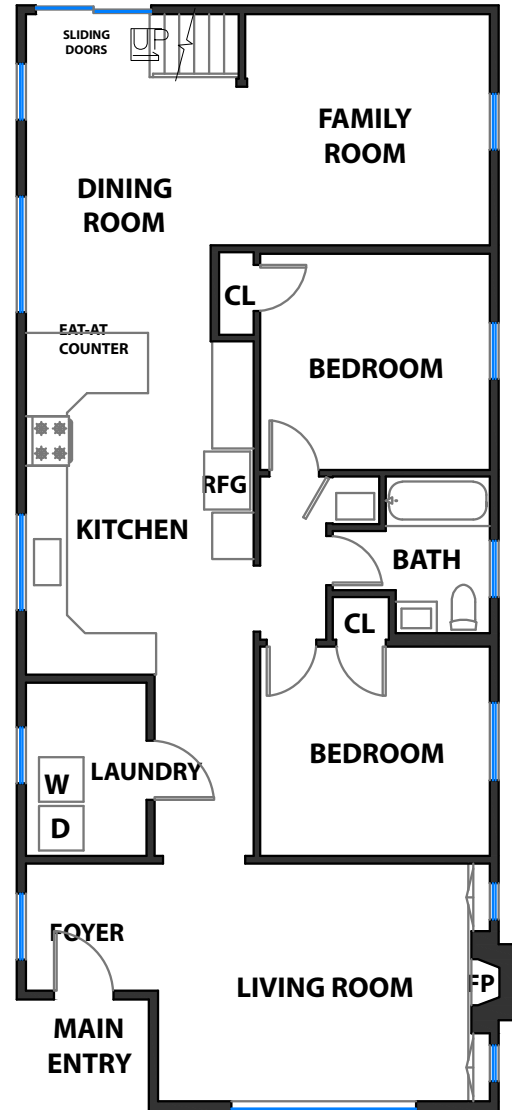

2433 BROWNING STREET

BERKELEY, CALIFORNIA

**DETACHED
COTTAGE**

**MAIN
LEVEL**

**UPPER
LEVEL**

PROPERTY SQF INFORMATION

LIVING SPACE

- * Upper Level 419
- * Main Level 1323
- * Detached Cottage 540

APPROXIMATE TOTAL LIVING SPACE

Square Footage: 2282 Sq Ft*